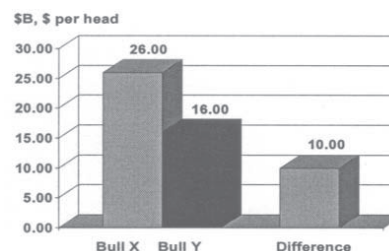

Grid Value ($G): an index expressed in dollars per head, is the expected average difference in future progeny performance for carcass grid merit compared to progeny of other sires.

- **Quality Grade ($QG)** represents the quality grade segment of the economic advantage found in $G. $QG is intended for the specialized user wanting to place more emphasis on improving quality grade. The carcass marbling (Marb) EPD, which is influenced by carcass marbling scores and ultrasound percent intramuscular fat (% IMF) measurements, contribute to $QG.

- **Yield Grade ($YG)** represents the yield grade segment of the economic advantage found in $G. $YG is intended for the specialized user wanting to place more emphasis on red meat yield. It provides a multi-trait approach to encompass ribeye, fat thickness and weight into an economic value for red meat yield.

Beef Value ($B): an index expressed in dollars per head, is the expected average difference in future progeny performance for postweaning and carcass value compared to progeny of other sires. The $B value combines the contributions of $F and $G.